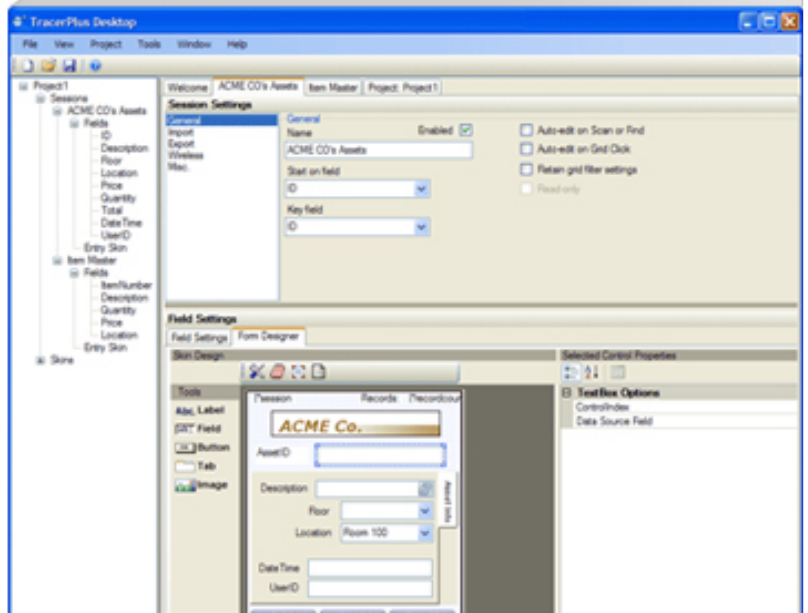

The combination of TracerPlus™ Desktop and TracerPlus™ Professional quickly creates batch data collection applications. Use TracerPlus ODBC™ to directly connect to any ODBC-compliant database and TracerPlus Connect™ to populate an Excel® spreadsheet.